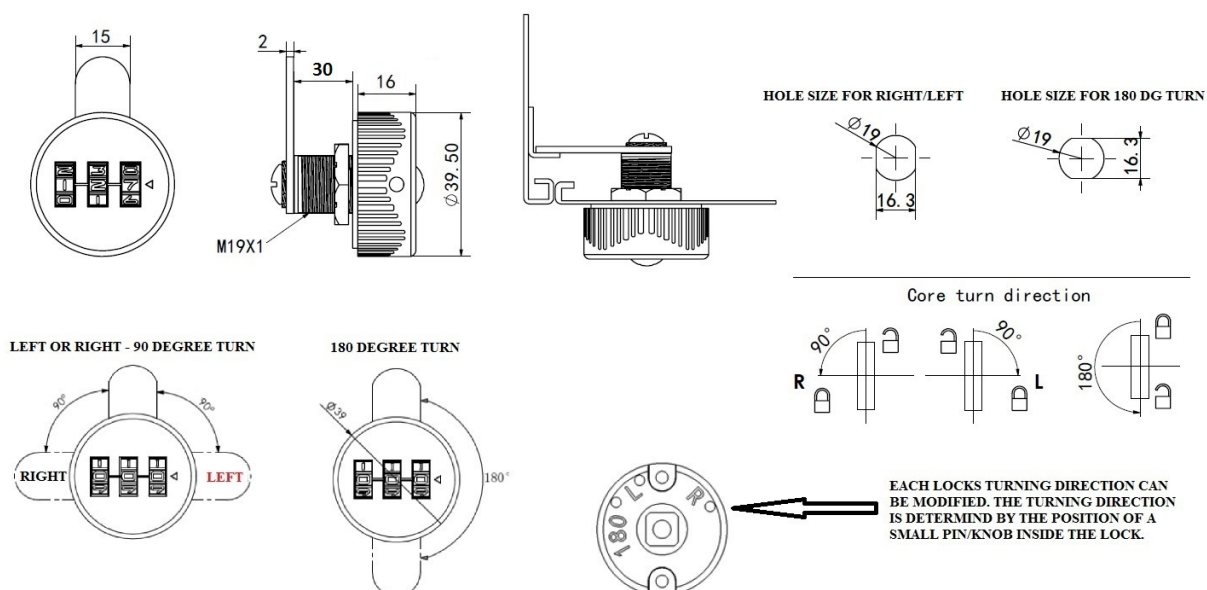

PRODUCT SHEET

Description:

Combi. Cam Lock "Jacks", 90DG, LH, $\varnothing 19 \times 30$ mm, CPL, Cam A04

Item number:

14.08.219-5

Units	Box	Carton	HS Code	Barcode
Pcs.	10	100	8301300000	
				5704866498944